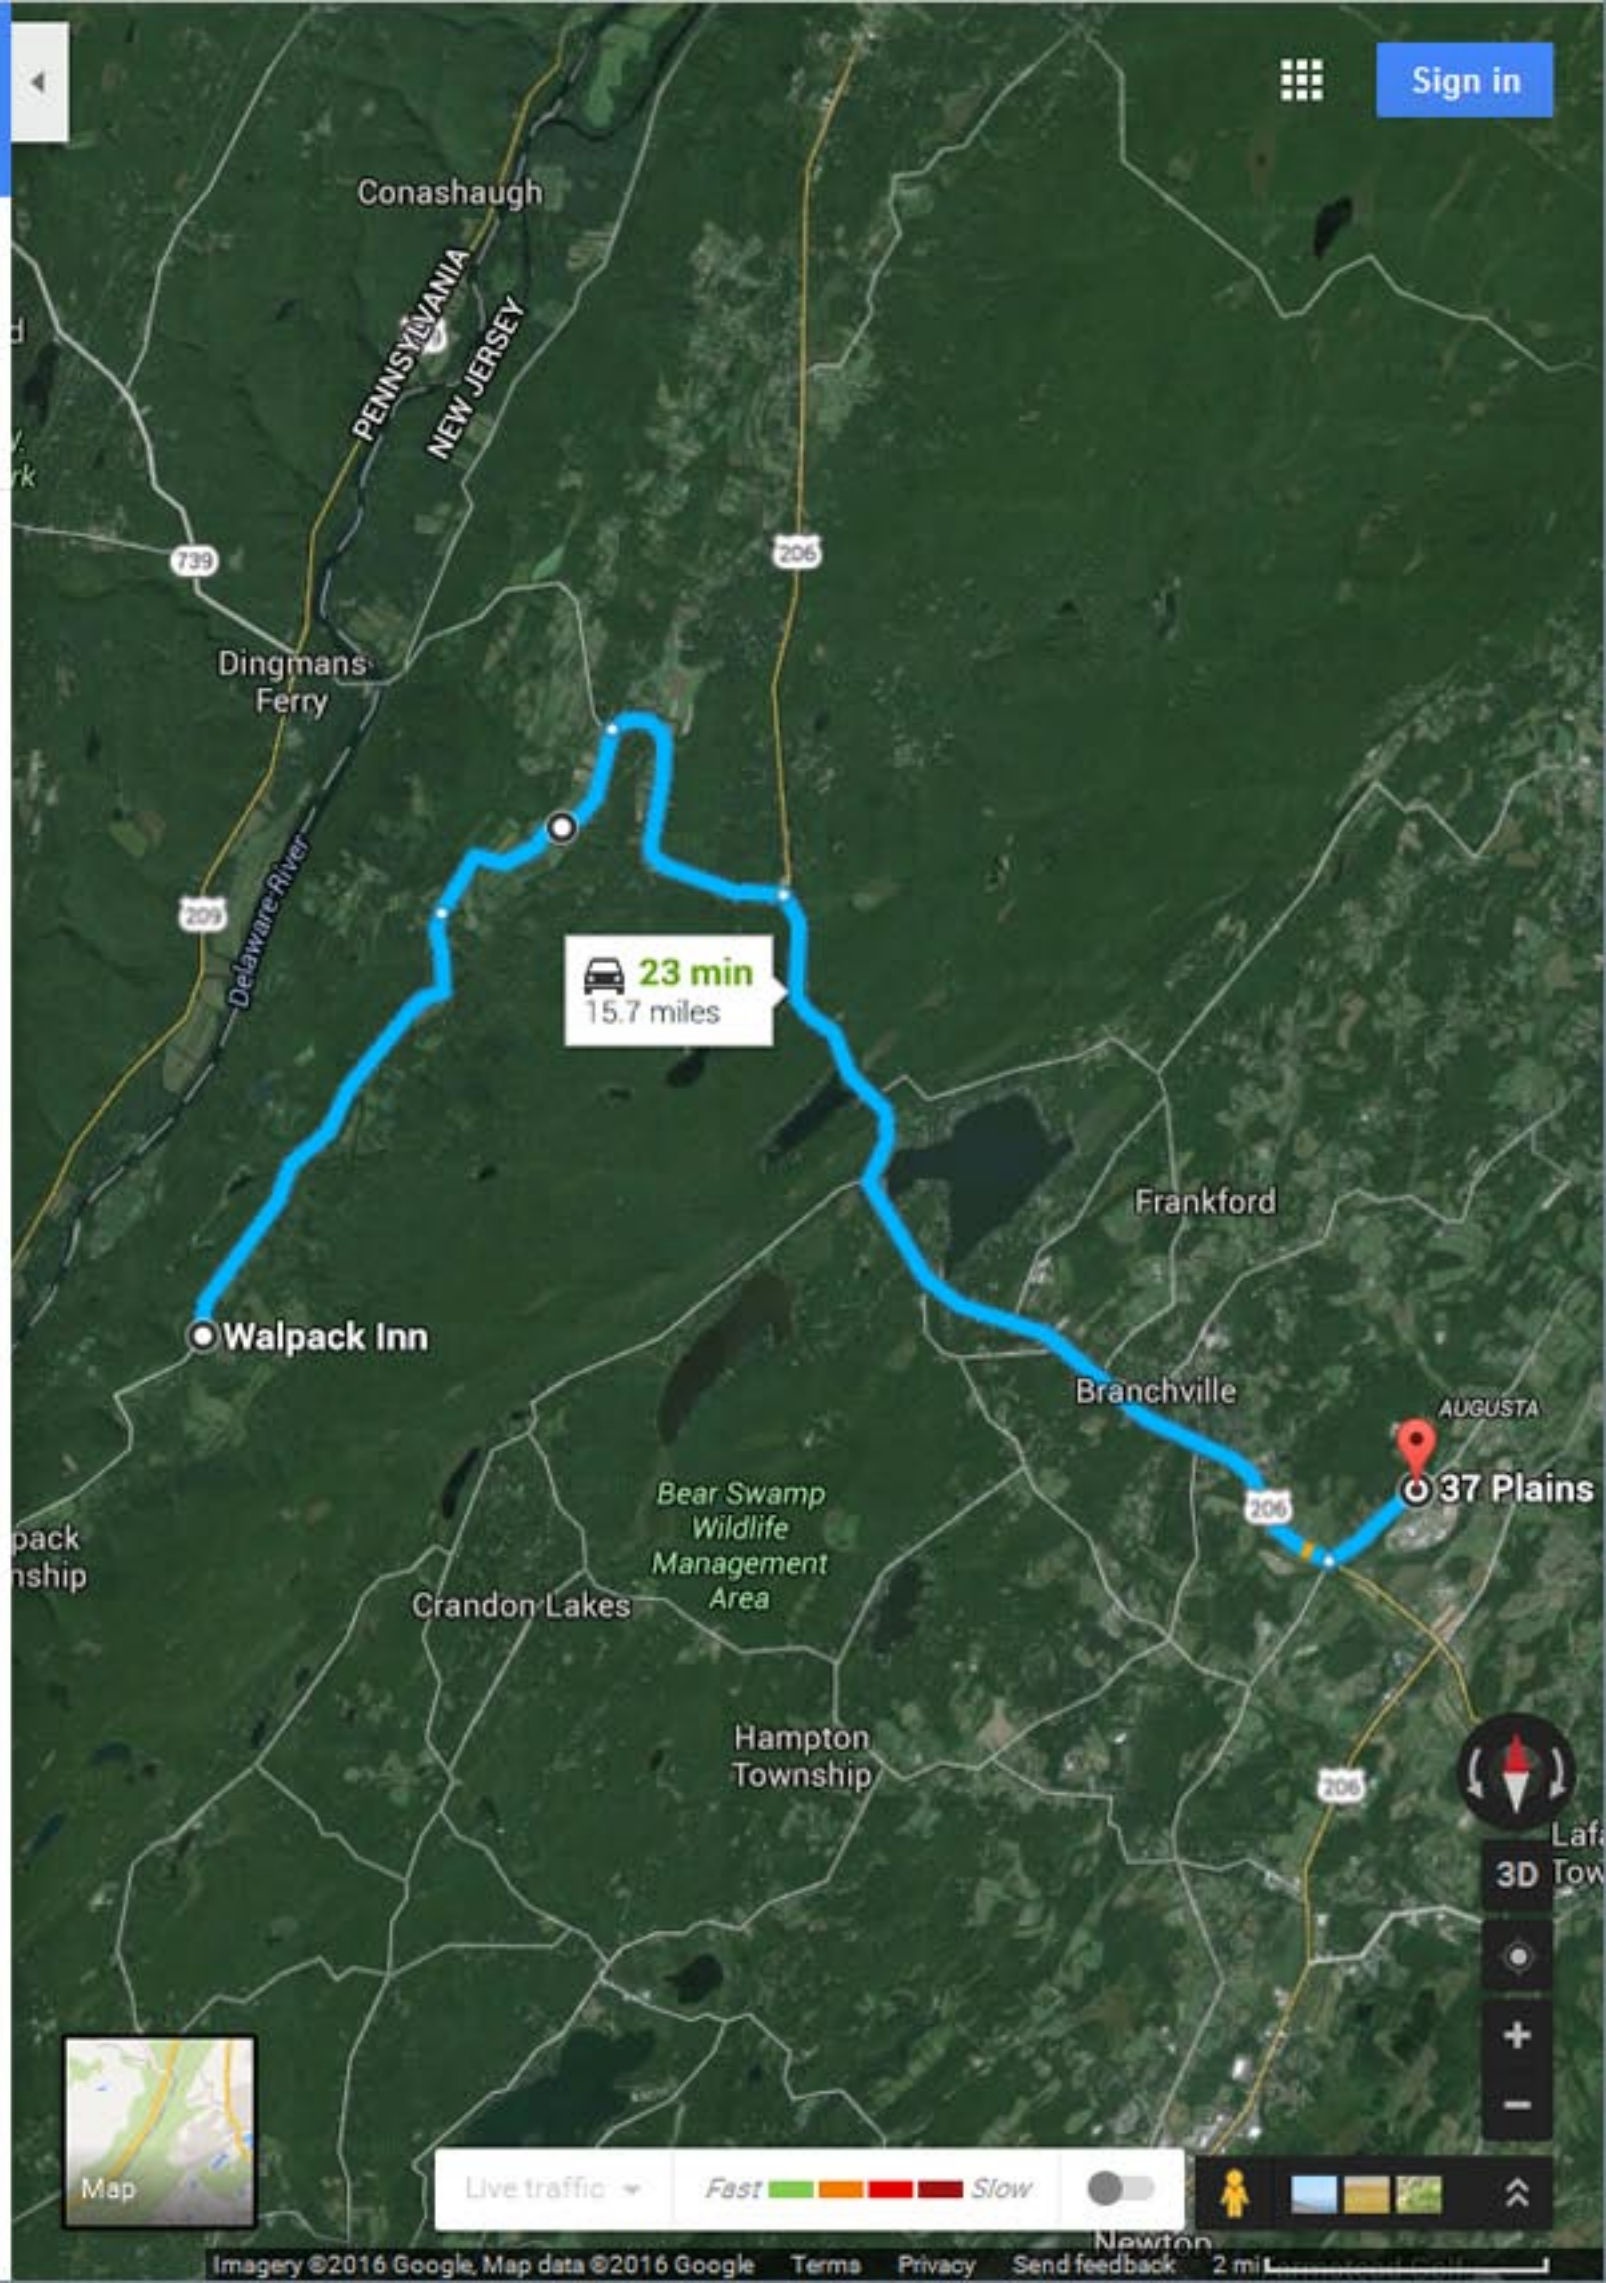

from Walpack Inn, 7 National Park Service Road 615, ...
to 37 Plains Rd, Augusta, NJ 07822

Sign in

23 min (15.7 miles)

via US-206 S

21 min without traffic

Walpack Inn

7 National Park Service Road 615, Walpack Township, NJ 07881

- ↑ Head north on National Park Service Rd 615/Walpack Flatbrook Rd toward Main St
- ⓘ Continue to follow National Park Service Rd 615

3.7 mi

- ↑ National Park Service Rd 615 turns slightly right and becomes Bevans Rd

2.0 mi

- ↑ Continue onto Tuttle's Corner Dingmans Rd

2.3 mi

- ↘ Turn right onto US-206 S

6.9 mi

- ↙ Turn left onto Plains Rd

0.8 mi

37 Plains Rd

Augusta, NJ 07822

These directions are for planning purposes only. You may find that construction projects, traffic, weather, or other events may cause conditions to differ from the map results, and you should plan your route accordingly. You must obey all signs or notices regarding your route.

Live traffic

Fast Slow